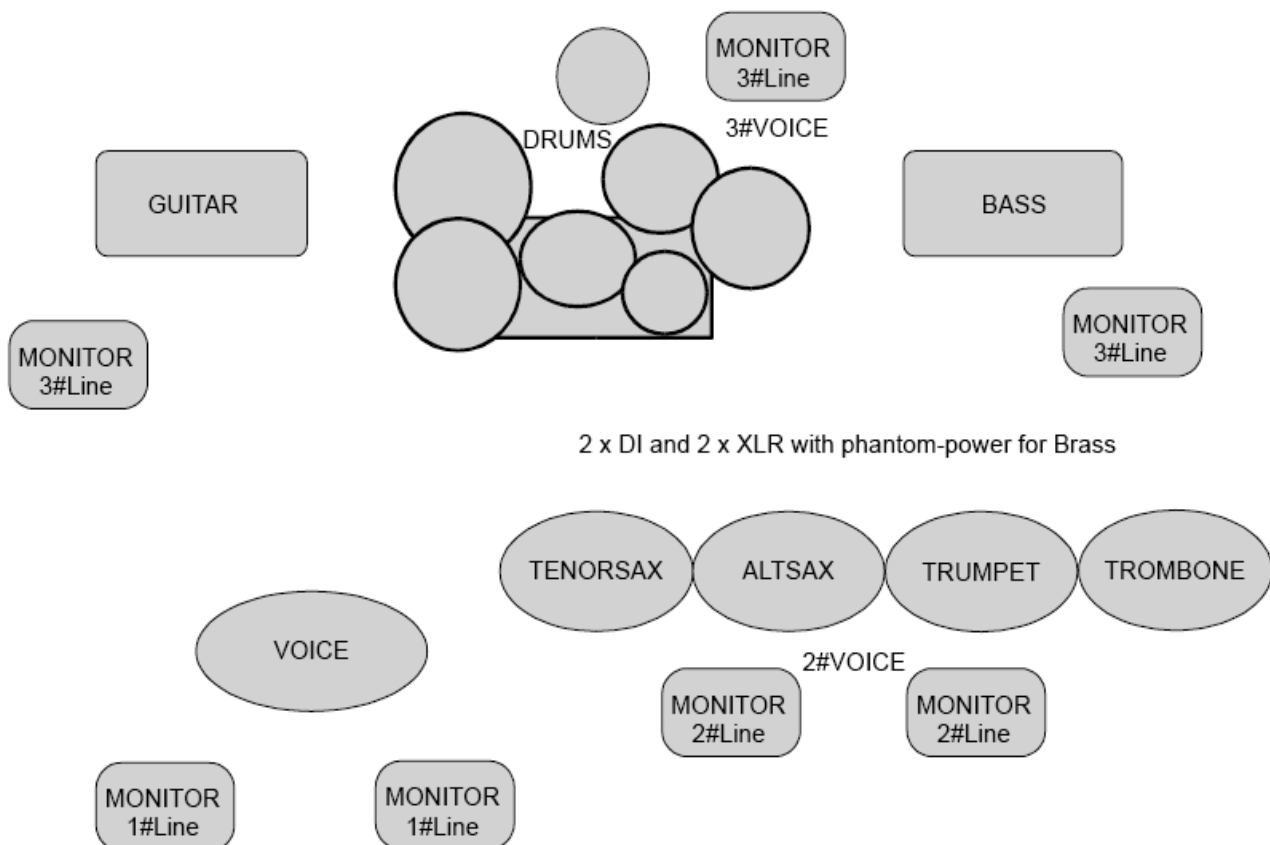

CLUB 99
EISENKELLERWEG 12
I - 39100 BOZEN
SKACLUB99.COM

STAGE PLAN

WE NEED:

- **MIC-SET FOR DRUMS (KICK; SNARE; HI HAT; TOM; FLOORTOM; 2 X OVERHEAD)**
- **XLR FOR BASS**
- **MIC FOR GUITAR**
- **3 X MIC FOR VOICE**
- **2 X DI-BOX AND 2 X XLR WITH PHANTOM-POWER FOR BRASS**
- **3 DIFFRENT MONITOR-LINES**
- **MONITORSPEAKERS**
- **POWER 230 VAC FOR GUITAR, BASS , BRASS AND DRUMS**